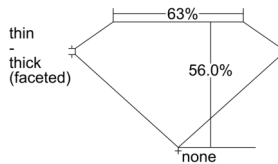

GIA®

FACSIMILE

GIA REPORT 1503069696

Verify this report at GIA.edu

GIA NATURAL DIAMOND DOSSIER®

August 05, 2024
GIA Report Number 1503069696
Shape and Cutting Style ..... Heart Brilliant
Measurements ..... 4.19 x 4.93 x 2.76 mm

GRADING RESULTS

Carat Weight ..... 0.32 carat
Color Grade ..... D
Clarity Grade VVS1

ADDITIONAL GRADING INFORMATION

Polish ..... Excellent
Symmetry ..... Excellent
Fluorescence ..... Faint
Clarity Characteristics ..... Pinpoint, Feather
Inscription(s): GIA 1503069696

PROPORTIONS

Profile not to actual proportions

GRADING SCALES

GIA COLOR SCALE		GIA CLARITY SCALE	
COLORLESS	D	VERY VERY SLIGHTLY INCLUDED	FLAWLESS
	E		INTERNALLY FLAWLESS
	F		VVS₁
	G		VVS₂
	H		VS₁
	I		VS₂
	J		SI₁
	K		SI₂
	L		I₁
	M		I₂
NEAR COLORLESS	N	SLIGHTLY INCLUDED	I₃
	O		
	P		
	Q		
FAINT	R		
	S		
	T		
	U		
VERT LIGHT	V		
	W		
	X		
	Y		
LIGHT	Z