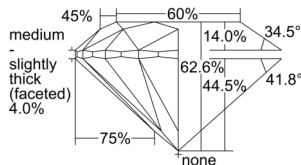

GIA®

FACSIMILE

GIA REPORT 1503071230

Verify this report at GIA.edu

GIA NATURAL DIAMOND DOSSIER®

July 31, 2024
GIA Report Number 1503071230
Shape and Cutting Style ..... Round Brilliant
Measurements ..... 3.99 - 4.03 x 2.51 mm

GRADING RESULTS

Carat Weight ..... 0.25 carat
Color Grade ..... H
Clarity Grade VS2
Cut Grade ..... Excellent

ADDITIONAL GRADING INFORMATION

Polish ..... Excellent
Symmetry ..... Excellent
Fluorescence ..... None
Clarity Characteristics ..... Cloud, Crystal
Inscription(s): GIA 1503071230

PROPORTIONS

Profile to actual proportions

GRADING SCALES

GIA COLOR SCALE	GIA CLARITY SCALE	GIA CUT SCALE	
D	FLAWLESS	EXCELLENT	
E	INTERNALLY FLAWLESS		
F		VVS₁	VERY GOOD
G	VVS₂		
H	VS₁	GOOD	
I	VS₂		
J	SI₁	FAIR	
K	SI₂		
L	I₁	POOR	
M	I₂		
N	I₃		
O			
P			
Q			
R			
S			
T			
U			
V			
W			
X			
Y			
Z