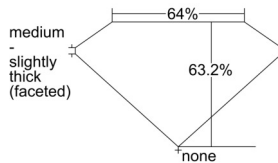

GIA®

FACSIMILE

GIA REPORT 1503071448

Verify this report at GIA.edu

GIA NATURAL DIAMOND DOSSIER®

July 31, 2024
GIA Report Number 1503071448
Shape and Cutting Style ..... Oval Brilliant
Measurements ..... 6.20 x 4.53 x 2.86 mm

GRADING RESULTS

Carat Weight ..... 0.51 carat
Color Grade ..... D
Clarity Grade VS1

ADDITIONAL GRADING INFORMATION

Polish ..... Excellent
Symmetry ..... Excellent
Fluorescence ..... Medium Blue
Clarity Characteristics..... Crystal, Feather, Pinpoint
Inscription(s): GIA 1503071448

PROPORTIONS

Profile not to actual proportions

GRADING SCALES

GIA COLOR SCALE		GIA CLARITY SCALE			
COLORLESS	D	VERY VERY SLIGHTLY INCLUDED	FLAWLESS		
	E		INTERNALLY FLAWLESS		
	F	VERY SLIGHTLY INCLUDED	VS₁		
	G		VS₂		
	H		VS₁		
	NEAR COLORLESS	I	SLIGHTLY INCLUDED	VS₂	
		J		SI₁	
		FAINT	K	INCLUDED	SI₂
			L		I₁
			M		I₂
VERTICALLY LIGHT	N	LIGHT	I₃		
	O				
	P				
	Q				
	R