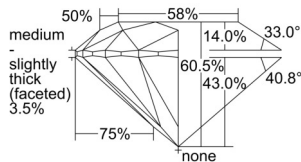

GIA®

FACSIMILE

GIA REPORT 1503079645

Verify this report at GIA.edu

GIA NATURAL DIAMOND DOSSIER®

August 01, 2024
GIA Report Number 1503079645
Shape and Cutting Style ..... Round Brilliant
Measurements ..... 4.76 - 4.79 x 2.89 mm

GRADING RESULTS

Carat Weight ..... 0.40 carat
Color Grade I
Clarity Grade VVS2
Cut Grade ..... Excellent

ADDITIONAL GRADING INFORMATION

Polish ..... Excellent
Symmetry ..... Excellent
Fluorescence ..... None
Clarity Characteristics..... Pinpoint, Needle, Cloud
Inscription(s): GIA 1503079645

PROPORTIONS

Profile to actual proportions

GRADING SCALES

GIA COLOR SCALE	GIA CLARITY SCALE	GIA CUT SCALE	
D	FLAWLESS	EXCELLENT	
E	INTERNALLY FLAWLESS		
F		VVS₁	VERY GOOD
G	VVS₂		
H	VS₁	GOOD	
I	VS₂		
J	SI₁	FAIR	
K	SI₂		
L	I₁	POOR	
M	I₂		
N	I₃		
O			
P			
Q			
R			
S			
T			
U			
V			
W			
X			
Y			
Z