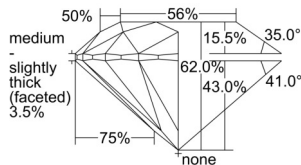

GIA®

FACSIMILE

GIA REPORT 1503082559

Verify this report at GIA.edu

GIA NATURAL DIAMOND DOSSIER®

August 02, 2024
GIA Report Number 1503082559
Shape and Cutting Style ..... Round Brilliant
Measurements ..... 4.28 - 4.31 x 2.66 mm

GRADING RESULTS

Carat Weight ..... 0.30 carat
Color Grade I
Clarity Grade VS2
Cut Grade ..... Excellent

ADDITIONAL GRADING INFORMATION

Polish ..... Excellent
Symmetry ..... Excellent
Fluorescence ..... None
Clarity Characteristics ..... Cloud, Cavity
Inscription(s): GIA 1503082559

PROPORTIONS

Profile to actual proportions

GRADING SCALES

GIA COLOR SCALE	GIA CLARITY SCALE	GIA CUT SCALE	
D	FLAWLESS	EXCELLENT	
E	INTERNALLY FLAWLESS		
F		VVS₁	VERY GOOD
G	VVS₂		
H	VS₁	GOOD	
I	VS₂		
J	SI₁	FAIR	
K	SI₂		
L	I₁	POOR	
M	I₂		
N	I₃		
O			
P			
Q			
R			
S			
T			
U			
V			
W			
X			
Y			
Z