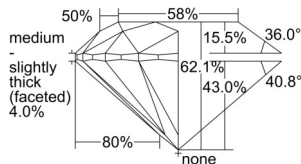

GIA®

FACSIMILE

GIA REPORT 1503082746

Verify this report at GIA.edu

GIA NATURAL DIAMOND DOSSIER®

August 05, 2024
GIA Report Number 1503082746
Shape and Cutting Style ..... Round Brilliant
Measurements ..... 4.38 - 4.41 x 2.73 mm

GRADING RESULTS

Carat Weight ..... 0.33 carat
Color Grade ..... F
Clarity Grade VS2
Cut Grade ..... Excellent

ADDITIONAL GRADING INFORMATION

Polish ..... Excellent
Symmetry ..... Excellent
Fluorescence ..... None
Clarity Characteristics ..... Cloud
Inscription(s): GIA 1503082746

PROPORTIONS

Profile to actual proportions

GRADING SCALES

GIA COLOR SCALE	GIA CLARITY SCALE	GIA CUT SCALE	
D	FLAWLESS	EXCELLENT	
E	INTERNALLY FLAWLESS		
F		VVS₁	VERY GOOD
G	VVS₂		
H	VS₁	GOOD	
I	VS₂		
J	SI₁	FAIR	
K	SI₂		
L	I₁	POOR	
M	I₂		
N	I₃		
O			
P			
Q			
R			
S			
T			
U			
V			
W			
X			
Y			
Z