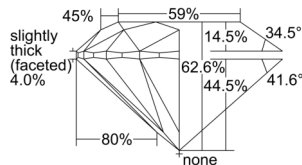

GIA®

FACSIMILE

GIA REPORT 1503082776

Verify this report at GIA.edu

GIA NATURAL DIAMOND DOSSIER®

August 02, 2024
GIA Report Number 1503082776
Shape and Cutting Style ..... Round Brilliant
Measurements ..... 5.06 - 5.09 x 3.18 mm

GRADING RESULTS

Carat Weight ..... 0.50 carat
Color Grade ..... H
Clarity Grade S11
Cut Grade ..... Excellent

ADDITIONAL GRADING INFORMATION

Polish ..... Excellent
Symmetry ..... Excellent
Fluorescence ..... None
Clarity Characteristics ..... Cloud
Inscription(s): GIA 1503082776

PROPORTIONS

Profile to actual proportions