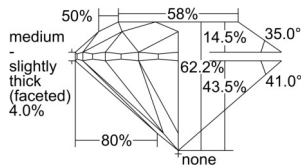

GIA®

FACSIMILE

GIA REPORT 1503083488

Verify this report at GIA.edu

GIA NATURAL DIAMOND DOSSIER®

August 02, 2024
GIA Report Number 1503083488
Shape and Cutting Style ..... Round Brilliant
Measurements ..... 4.71 - 4.73 x 2.94 mm

GRADING RESULTS

Carat Weight ..... 0.40 carat
Color Grade ..... H
Clarity Grade VVS2
Cut Grade ..... Excellent

ADDITIONAL GRADING INFORMATION

Polish ..... Very Good
Symmetry ..... Excellent
Fluorescence ..... Medium Blue
Clarity Characteristics ..... Pinpoint, Cloud
Inscription(s): GIA 1503083488

PROPORTIONS

Profile to actual proportions

GRADING SCALES

GIA COLOR SCALE	GIA CLARITY SCALE	GIA CUT SCALE	
D	FLAWLESS	EXCELLENT	
E	INTERNALLY FLAWLESS		
F		VVS₁	VERY GOOD
G	VVS₂		
H	VS₁	GOOD	
I	VS₂		
J	SI₁	FAIR	
K	SI₂		
L	I₁	POOR	
M	I₂		
N	I₃		
O			
P			
Q			
R			
S			
T			
U			
V			
W			
X			
Y			
Z