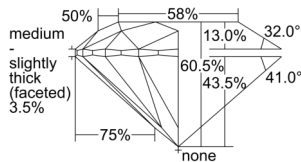

GIA®

FACSIMILE

GIA REPORT 1503084897

Verify this report at GIA.edu

GIA NATURAL DIAMOND DOSSIER®

August 05, 2024
GIA Report Number 1503084897
Shape and Cutting Style ..... Round Brilliant
Measurements ..... 5.50 - 5.53 x 3.34 mm

GRADING RESULTS

Carat Weight ..... 0.61 carat
Color Grade ..... G
Clarity Grade S11
Cut Grade ..... Excellent

ADDITIONAL GRADING INFORMATION

Polish ..... Excellent
Symmetry ..... Excellent
Fluorescence ..... Strong Blue
Clarity Characteristics ..... Cloud, Crystal
Inscription(s): GIA 1503084897

PROPORTIONS

Profile to actual proportions

GRADING SCALES

GIA COLOR SCALE	GIA CLARITY SCALE	GIA CUT SCALE	
D	FLAWLESS	EXCELLENT	
E	INTERNALLY FLAWLESS		
F		VVS₁	VERY GOOD
G	VVS₂		
H	VS₁	GOOD	
I	VS₂		
J	S1₁	FAIR	
K	S1₂		
L	I₁	POOR	
M	I₂		
N	I₃		
O			
P			
Q			
R			
S			
T			
U			
V			
W			
X			
Y			
Z