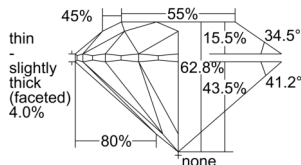

GIA®

FACSIMILE

GIA REPORT 1503086294

Verify this report at GIA.edu

GIA NATURAL DIAMOND DOSSIER®

August 02, 2024
GIA Report Number 1503086294
Shape and Cutting Style ..... Round Brilliant
Measurements ..... 4.69 - 4.73 x 2.96 mm

GRADING RESULTS

Carat Weight ..... 0.40 carat
Color Grade ..... E
Clarity Grade VS2
Cut Grade ..... Excellent

ADDITIONAL GRADING INFORMATION

Polish ..... Excellent
Symmetry ..... Very Good
Fluorescence ..... None
Clarity Characteristics ..... Cloud, Crystal
Inscription(s): GIA 1503086294

PROPORTIONS

Profile to actual proportions

GRADING SCALES

GIA COLOR SCALE	GIA CLARITY SCALE	GIA CUT SCALE	
D	FLAWLESS	EXCELLENT	
E	INTERNALLY FLAWLESS		
F		VVS₁	VERY GOOD
G	VVS₂		
H	VS₁	GOOD	
I	VS₂		
J	SI₁	FAIR	
K	SI₂		
L	I₁	POOR	
M	I₂		
N	I₃		
O			
P			
Q			
R			
S			
T			
U			
V			
W			
X			
Y			
Z