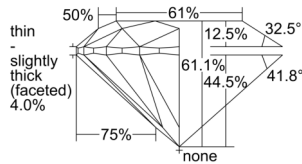

GIA®

FACSIMILE

GIA REPORT

1503086723

Verify this report at GIA.edu

GIA NATURAL DIAMOND DOSSIER®

August 02, 2024
GIA Report Number 1503086723
Shape and Cutting Style ..... Round Brilliant
Measurements ..... 4.97 - 4.99 x 3.05 mm

GRADING RESULTS

Carat Weight ..... 0.46 carat
Color Grade I
Clarity Grade VVS2
Cut Grade ..... Excellent

ADDITIONAL GRADING INFORMATION

Polish ..... Excellent
Symmetry ..... Excellent
Fluorescence ..... Medium Blue
Clarity Characteristics..... Pinpoint, Feather, Cloud, Indented
Natural

Inscription(s): GIA 1503086723

PROPORTIONS

GRADING SCALES

GIA COLOR SCALE	GIA CLARITY SCALE	GIA CUT SCALE	
D	FLAWLESS	EXCELLENT	
E	INTERNALLY FLAWLESS		
F		VVS₁	VERY GOOD
G	VVS₂		
H	VS₁	GOOD	
I	VS₂		
J	SI₁	FAIR	
K	SI₂		
L	I₁	POOR	
M	I₂		
N	I₃		
O			
P			
Q			
R			
S			
T			
U			
V			
W			
X			
Y			
Z