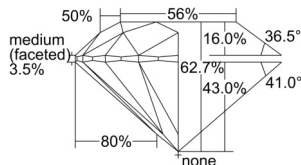

GIA®

FACSIMILE

GIA REPORT 1503087133

Verify this report at GIA.edu

GIA NATURAL DIAMOND DOSSIER®

August 01, 2024
GIA Report Number 1503087133
Shape and Cutting Style ..... Round Brilliant
Measurements ..... 4.96 - 4.99 x 3.12 mm

GRADING RESULTS

Carat Weight ..... 0.47 carat
Color Grade ..... D
Clarity Grade S11
Cut Grade ..... Excellent

ADDITIONAL GRADING INFORMATION

Polish ..... Excellent
Symmetry ..... Excellent
Fluorescence ..... Medium Blue
Clarity Characteristics ..... Crystal, Feather
Inscription(s): GIA 1503087133

PROPORTIONS

Profile to actual proportions

GRADING SCALES

GIA COLOR SCALE	GIA CLARITY SCALE	GIA CUT SCALE	
D	FLAWLESS	EXCELLENT	
E	INTERNALLY FLAWLESS		
F		VVS₁	VERY GOOD
G	VVS₂		
H	VS₁	GOOD	
I	VS₂		
J	S1₁	FAIR	
K	S1₂		
L	I₁	POOR	
M	I₂		
N	I₃		
O			
P			
Q			
R			
S			
T			
U			
V			
W			
X			
Y			
Z