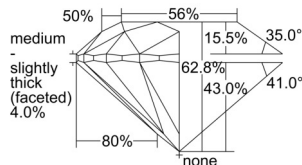

GIA®

FACSIMILE

GIA REPORT 1503087361

Verify this report at GIA.edu

GIA NATURAL DIAMOND DOSSIER®

August 01, 2024
GIA Report Number 1503087361
Shape and Cutting Style ..... Round Brilliant
Measurements ..... 4.67 - 4.70 x 2.94 mm

GRADING RESULTS

Carat Weight ..... 0.40 carat
Color Grade ..... D
Clarity Grade S11
Cut Grade ..... Excellent

ADDITIONAL GRADING INFORMATION

Polish ..... Excellent
Symmetry ..... Excellent
Fluorescence ..... None
Clarity Characteristics ..... Cloud, Crystal, Feather
Inscription(s): GIA 1503087361

PROPORTIONS

Profile to actual proportions

GRADING SCALES

GIA COLOR SCALE	GIA CLARITY SCALE	GIA CUT SCALE	
D	FLAWLESS	EXCELLENT	
E	INTERNALLY FLAWLESS		
F		VVS₁	VERY GOOD
G	VVS₂		
H	VS₁	GOOD	
I	VS₂		
J	S1₁	FAIR	
K	S1₂		
L	I₁	POOR	
M	I₂		
N	I₃		
O			
P			
Q			
R			
S			
T			
U			
V			
W			
X			
Y			
Z