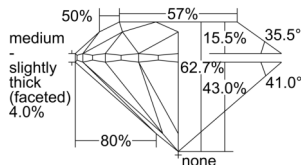

GIA®

FACSIMILE

GIA REPORT 1503087479

Verify this report at GIA.edu

GIA NATURAL DIAMOND DOSSIER®

August 01, 2024
GIA Report Number 1503087479
Shape and Cutting Style ..... Round Brilliant
Measurements ..... 4.48 - 4.51 x 2.82 mm

GRADING RESULTS

Carat Weight ..... 0.35 carat
Color Grade ..... K
Clarity Grade VS1
Cut Grade ..... Excellent

ADDITIONAL GRADING INFORMATION

Polish ..... Excellent
Symmetry ..... Excellent
Fluorescence ..... Faint
Clarity Characteristics ..... Cloud
Inscription(s): GIA 1503087479

PROPORTIONS

Profile to actual proportions

GRADING SCALES

GIA COLOR SCALE	GIA CLARITY SCALE	GIA CUT SCALE
D	FLAWLESS	EXCELLENT
E	INTERNALLY FLAWLESS	
F	VVS₁	VERY GOOD
G		
H	VS₁	GOOD
I		
J	SI₁	FAIR
K		
L	I₁	POOR
M		
N	I₂	
O		
P	I₃	
Q		
R		
S		
T		
U		
V		
W		
X		
Y		
Z