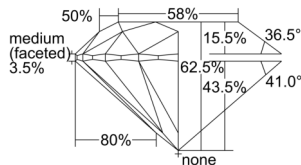

GIA®

FACSIMILE

GIA REPORT 1503093434

Verify this report at GIA.edu

GIA NATURAL DIAMOND DOSSIER®

August 01, 2024
GIA Report Number 1503093434
Shape and Cutting Style ..... Round Brilliant
Measurements ..... 5.41 - 5.45 x 3.39 mm

GRADING RESULTS

Carat Weight ..... 0.62 carat
Color Grade I
Clarity Grade VVS2
Cut Grade ..... Excellent

ADDITIONAL GRADING INFORMATION

Polish ..... Excellent
Symmetry ..... Excellent
Fluorescence ..... None
Clarity Characteristics..... Needle, Cloud
Inscription(s): GIA 1503093434

PROPORTIONS

Profile to actual proportions

GRADING SCALES

GIA COLOR SCALE	GIA CLARITY SCALE	GIA CUT SCALE	
D	FLAWLESS	EXCELLENT	
E	INTERNALLY FLAWLESS		
F		VVS₁	VERY GOOD
G	VVS₂		
H	VS₁	GOOD	
I	VS₂		
J	SI₁	FAIR	
K	SI₂		
L	I₁	POOR	
M	I₂		
N	I₃		
O			
P			
Q			
R			
S			
T			
U			
V			
W			
X			
Y			
Z