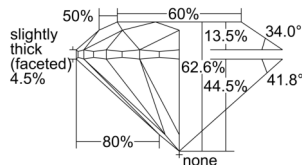

GIA®

FACSIMILE

GIA REPORT 1503094282

Verify this report at GIA.edu

GIA NATURAL DIAMOND DOSSIER®

August 05, 2024
GIA Report Number 1503094282
Shape and Cutting Style ..... Round Brilliant
Measurements ..... 4.91 - 4.95 x 3.09 mm

GRADING RESULTS

Carat Weight ..... 0.46 carat
Color Grade ..... G
Clarity Grade VS1
Cut Grade ..... Excellent

ADDITIONAL GRADING INFORMATION

Polish ..... Excellent
Symmetry ..... Excellent
Fluorescence ..... None
Clarity Characteristics ..... Cloud, Pinpoint
Inscription(s): GIA 1503094282

PROPORTIONS

Profile to actual proportions

GRADING SCALES

GIA COLOR SCALE	GIA CLARITY SCALE	GIA CUT SCALE	
D	FLAWLESS	EXCELLENT	
E	INTERNALLY FLAWLESS		
F		VVS₁	VERY GOOD
G	VVS₂		
H	VS₁	GOOD	
I	VS₂		
J	SI₁	FAIR	
K	SI₂		
L	I₁	POOR	
M	I₂		
N	I₃		
O			
P			
Q			
R			
S			
T			
U			
V			
W			
X			
Y			
Z