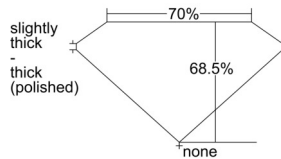

GIA®

FACSIMILE

GIA REPORT 1503094861

Verify this report at GIA.edu

GIA NATURAL DIAMOND DOSSIER®

August 06, 2024
GIA Report Number 1503094861
Shape and Cutting Style ..... Square Modified Brilliant
Measurements ..... 3.85 x 3.74 x 2.56 mm

GRADING RESULTS

Carat Weight ..... 0.30 carat
Color Grade ..... D
Clarity Grade VS1

ADDITIONAL GRADING INFORMATION

Polish ..... Very Good
Symmetry ..... Very Good
Fluorescence ..... None
Clarity Characteristics ..... Crystal, Cloud
Inscription(s): GIA 1503094861

PROPORTIONS

Profile not to actual proportions

GRADING SCALES

GIA COLOR SCALE		GIA CLARITY SCALE		
COLORLESS	D	VERY VERY SLIGHTLY INCLUDED	FLAWLESS	
	E		INTERNALLY FLAWLESS	
	F		VS₁	
	G		VS₂	
	H		VS₁	
	I		VS₂	
	NEAR COLORLESS	J	SLIGHTLY INCLUDED	SI₁
		K		SI₂
		L		I₁
		M		I₂
N		I₃		
O				
FAINT	P	INCLUDED		
	Q			
	R			
	S			
	T			
	U			
	V			
	W			
VERT LIGHT	X			
	Y			
	Z