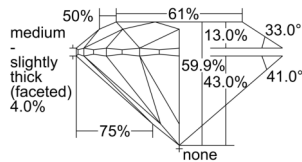

GIA®

FACSIMILE

GIA REPORT 1503094901

Verify this report at gia.edu

GIA NATURAL DIAMOND DOSSIER®

August 02, 2024
GIA Report Number 1503094901
Shape and Cutting Style ..... Round Brilliant
Measurements ..... 5.76 - 5.78 x 3.45 mm

GRADING RESULTS

Carat Weight ..... 0.70 carat
Color Grade ..... D
Clarity Grade VS1
Cut Grade ..... Excellent

ADDITIONAL GRADING INFORMATION

Polish ..... Excellent
Symmetry ..... Excellent
Fluorescence ..... Medium Blue
Clarity Characteristics ..... Crystal, Pinpoint
Inscription(s): GIA 1503094901

PROPORTIONS

Profile to actual proportions

GRADING SCALES

GIA COLOR SCALE	GIA CLARITY SCALE	GIA CUT SCALE	
D	FLAWLESS	EXCELLENT	
E	INTERNALLY FLAWLESS		
F		VVS₁	VERY GOOD
G	VVS₂		
H	VS₁	GOOD	
I	VS₂		
J	SI₁	FAIR	
K	SI₂		
L	I₁	POOR	
M	I₂		
N	I₃		
O			
P			
Q			
R			
S			
T			
U			
V			
W			
X			
Y			
Z