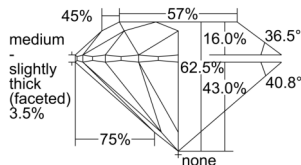

GIA®

FACSIMILE

GIA REPORT 1503095521

Verify this report at GIA.edu

GIA NATURAL DIAMOND DOSSIER®

August 02, 2024
GIA Report Number 1503095521
Shape and Cutting Style ..... Round Brilliant
Measurements ..... 5.17 - 5.21 x 3.24 mm

GRADING RESULTS

Carat Weight ..... 0.54 carat
Color Grade ..... D
Clarity Grade VVS1
Cut Grade ..... Excellent

ADDITIONAL GRADING INFORMATION

Polish ..... Excellent
Symmetry ..... Excellent
Fluorescence ..... None
Clarity Characteristics..... Pinpoint, Surface Graining
Inscription(s): GIA 1503095521

PROPORTIONS

Profile to actual proportions

GRADING SCALES

GIA COLOR SCALE	GIA CLARITY SCALE	GIA CUT SCALE	
D	FLAWLESS	EXCELLENT	
E	INTERNALLY FLAWLESS		
F		VVS₁	VERY GOOD
G	VVS₂		
H	VS₁	GOOD	
I	VS₂		
J	SI₁	FAIR	
K	SI₂		
L	I₁	POOR	
M			
N			
O	I₂		
P			
Q			
R	I₃		
S			
T			
U			
V			
W			
X			
Y			
Z