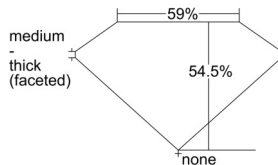

GIA®

FACSIMILE

GIA REPORT 1503098756

Verify this report at GIA.edu

GIA NATURAL DIAMOND DOSSIER®

August 02, 2024
GIA Report Number 1503098756
Shape and Cutting Style ..... Heart Brilliant
Measurements ..... 4.90 x 5.78 x 3.15 mm

GRADING RESULTS

Carat Weight ..... 0.50 carat
Color Grade ..... E
Clarity Grade VS2

ADDITIONAL GRADING INFORMATION

Polish ..... Excellent
Symmetry ..... Very Good
Fluorescence ..... None
Clarity Characteristics..... Crystal, Cloud, Feather
Inscription(s): GIA 1503098756

PROPORTIONS

Profile not to actual proportions

GRADING SCALES

GIA COLOR SCALE		GIA CLARITY SCALE			
COLORLESS	D	VERY VERY SLIGHTLY INCLUDED	FLAWLESS		
	E		INTERNALLY FLAWLESS		
	F	VERY SLIGHTLY INCLUDED	VS₁		
	G		VS₂		
	H		VS₁		
	NEAR COLORLESS	I	SLIGHTLY INCLUDED	VS₂	
		J		SI₁	
		FAINT	K	INCLUDED	SI₂
			L		I₁
			M		I₂
VERT LIGHT	N	LIGHT	I₃		
	O				
	P				
	Q				
	R