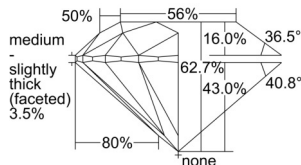

GIA®

FACSIMILE

GIA REPORT 1503112598

Verify this report at GIA.edu

GIA NATURAL DIAMOND DOSSIER®

August 05, 2024
GIA Report Number 1503112598
Shape and Cutting Style ..... Round Brilliant
Measurements ..... 4.63 - 4.66 x 2.91 mm

GRADING RESULTS

Carat Weight ..... 0.39 carat
Color Grade ..... G
Clarity Grade VS2
Cut Grade ..... Excellent

ADDITIONAL GRADING INFORMATION

Polish ..... Excellent
Symmetry ..... Excellent
Fluorescence ..... Faint
Clarity Characteristics ..... Cloud
Inscription(s): GIA 1503112598

PROPORTIONS

Profile to actual proportions

GRADING SCALES

GIA COLOR SCALE	GIA CLARITY SCALE	GIA CUT SCALE	
D	FLAWLESS	EXCELLENT	
E	INTERNALLY FLAWLESS		
F		VVS₁	VERY GOOD
G	VVS₂		
H	VS₁	GOOD	
I	VS₂		
J	SI₁	FAIR	
K	SI₂		
L	I₁	POOR	
M	I₂		
N	I₃		
O			
P			
Q			
R			
S			
T			
U			
V			
W			
X			
Y			
Z