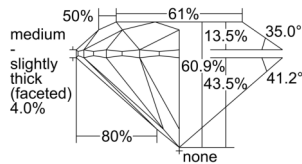

GIA®

FACSIMILE

GIA REPORT 1503127679

Verify this report at GIA.edu

GIA NATURAL DIAMOND DOSSIER®

August 06, 2024
GIA Report Number 1503127679
Shape and Cutting Style ..... Round Brilliant
Measurements ..... 4.32 - 4.35 x 2.64 mm

GRADING RESULTS

Carat Weight ..... 0.30 carat
Color Grade I
Clarity Grade S11
Cut Grade ..... Excellent

ADDITIONAL GRADING INFORMATION

Polish ..... Excellent
Symmetry ..... Excellent
Fluorescence ..... None
Clarity Characteristics ..... Crystal
Inscription(s): GIA 1503127679

PROPORTIONS

Profile to actual proportions

GRADING SCALES

GIA COLOR SCALE	GIA CLARITY SCALE	GIA CUT SCALE	
D	FLAWLESS	EXCELLENT	
E	INTERNALLY FLAWLESS		
F		VVS₁	VERY GOOD
G	VVS₂		
H	VS₁	GOOD	
I	VS₂		
J	S1₁	FAIR	
K	S1₂		
L	I₁	POOR	
M	I₂		
N	I₃		
O			
P			
Q			
R			
S			
T			
U			
V			
W			
X			
Y			
Z