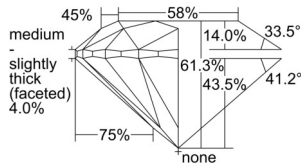

GIA®

FACSIMILE

GIA REPORT 1503129442

Verify this report at GIA.edu

GIA NATURAL DIAMOND DOSSIER®

August 07, 2024
GIA Report Number 1503129442
Shape and Cutting Style ..... Round Brilliant
Measurements ..... 3.64 - 3.67 x 2.24 mm

GRADING RESULTS

Carat Weight ..... 0.18 carat
Color Grade ..... G
Clarity Grade VS1
Cut Grade ..... Excellent

ADDITIONAL GRADING INFORMATION

Polish ..... Excellent
Symmetry ..... Excellent
Fluorescence ..... None
Clarity Characteristics..... Feather, Needle, Pinpoint
Inscription(s): GIA 1503129442

PROPORTIONS

Profile to actual proportions

GRADING SCALES

GIA COLOR SCALE	GIA CLARITY SCALE	GIA CUT SCALE	
D	FLAWLESS	EXCELLENT	
E	INTERNALLY FLAWLESS		
F		VVS₁	VERY GOOD
G	VVS₂		
H	VS₁	GOOD	
I	VS₂		
J	SI₁	FAIR	
K	SI₂		
L	I₁	POOR	
M			
N			
O	I₂		
P			
Q			
R	I₃		
S			
T			
U			
V			
W			
X			
Y			
Z