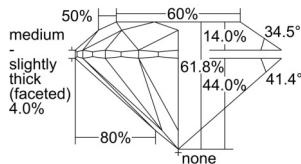

GIA®

FACSIMILE

GIA REPORT 1503131456

Verify this report at GIA.edu

GIA NATURAL DIAMOND DOSSIER®

August 06, 2024
GIA Report Number 1503131456
Shape and Cutting Style ..... Round Brilliant
Measurements ..... 4.94 - 4.97 x 3.06 mm

GRADING RESULTS

Carat Weight ..... 0.46 carat
Color Grade ..... G
Clarity Grade VS2
Cut Grade ..... Excellent

ADDITIONAL GRADING INFORMATION

Polish ..... Excellent
Symmetry ..... Excellent
Fluorescence ..... None
Clarity Characteristics ..... Crystal, Cloud
Inscription(s): GIA 1503131456

PROPORTIONS

Profile to actual proportions

GRADING SCALES

GIA COLOR SCALE	GIA CLARITY SCALE	GIA CUT SCALE	
D	FLAWLESS	EXCELLENT	
E	INTERNALLY FLAWLESS		
F		VVS₁	VERY GOOD
G	VVS₂		
H	VS₁	GOOD	
I	VS₂		
J	SI₁	FAIR	
K	SI₂		
L	I₁	POOR	
M	I₂		
N	I₃		
O			
P			
Q			
R			
S			
T			
U			
V			
W			
X			
Y			
Z