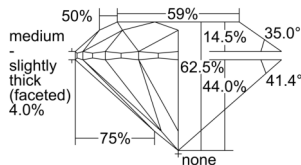

GIA®

FACSIMILE

GIA REPORT 1503132151

Verify this report at GIA.edu

GIA NATURAL DIAMOND DOSSIER®

August 07, 2024
GIA Report Number 1503132151
Shape and Cutting Style ..... Round Brilliant
Measurements ..... 5.41 - 5.44 x 3.39 mm

GRADING RESULTS

Carat Weight ..... 0.61 carat
Color Grade ..... H
Clarity Grade S11
Cut Grade ..... Excellent

ADDITIONAL GRADING INFORMATION

Polish ..... Excellent
Symmetry ..... Excellent
Fluorescence ..... None
Clarity Characteristics ..... Cloud
Inscription(s): GIA 1503132151

PROPORTIONS

Profile to actual proportions

GRADING SCALES

GIA COLOR SCALE	GIA CLARITY SCALE	GIA CUT SCALE	
D	FLAWLESS	EXCELLENT	
E	INTERNALLY FLAWLESS		
F		VVS₁	VERY GOOD
G	VVS₂		
H	VS₁	GOOD	
I	VS₂		
J	S1₁	FAIR	
K	S1₂		
L	I₁	POOR	
M	I₂		
N	I₃		
O			
P			
Q			
R			
S			
T			
U			
V			
W			
X			
Y			
Z