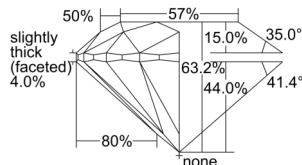

GIA®

FACSIMILE

GIA REPORT 1503137217

Verify this report at GIA.edu

GIA NATURAL DIAMOND DOSSIER®

August 08, 2024
GIA Report Number 1503137217
Shape and Cutting Style ..... Round Brilliant
Measurements ..... 5.31 - 5.36 x 3.37 mm

GRADING RESULTS

Carat Weight ..... 0.60 carat
Color Grade ..... H
Clarity Grade VS1
Cut Grade ..... Excellent

ADDITIONAL GRADING INFORMATION

Polish ..... Excellent
Symmetry ..... Excellent
Fluorescence ..... None
Clarity Characteristics ..... Crystal, Needle
Inscription(s): GIA 1503137217

PROPORTIONS

Profile to actual proportions

GRADING SCALES

GIA COLOR SCALE	GIA CLARITY SCALE	GIA CUT SCALE	
D	FLAWLESS	EXCELLENT	
E	INTERNALLY FLAWLESS		
F		VVS₁	VERY GOOD
G	VVS₂		
H	VS₁	GOOD	
I	VS₂		
J	SI₁	FAIR	
K	SI₂		
L	I₁	POOR	
M			
N			
O	I₂		
P			
Q			
R	I₃		
S			
T			
U			
V			
W			
X			
Y			
Z