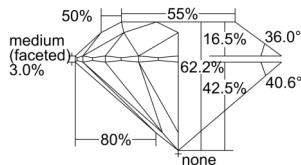

GIA®

FACSIMILE

GIA REPORT 1503138007

Verify this report at GIA.edu

GIA NATURAL DIAMOND DOSSIER®

August 08, 2024
GIA Report Number 1503138007
Shape and Cutting Style ..... Round Brilliant
Measurements ..... 6.02 - 6.04 x 3.75 mm

GRADING RESULTS

Carat Weight ..... 0.83 carat
Color Grade ..... K
Clarity Grade S11
Cut Grade ..... Excellent

ADDITIONAL GRADING INFORMATION

Polish ..... Excellent
Symmetry ..... Excellent
Fluorescence ..... None
Clarity Characteristics ..... Crystal, Feather
Inscription(s): GIA 1503138007

PROPORTIONS

Profile to actual proportions

GRADING SCALES

GIA COLOR SCALE	GIA CLARITY SCALE	GIA CUT SCALE	
D	FLAWLESS	EXCELLENT	
E	INTERNALLY FLAWLESS		
F		VVS₁	VERY GOOD
G	VVS₂		
H	VS₁	GOOD	
I	VS₂		
J	S1₁	FAIR	
K	S1₂		
L	I₁	POOR	
M	I₂		
N	I₃		
O			
P			
Q			
R			
S			
T			
U			
V			
W			
X			
Y			
Z