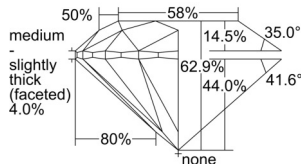

GIA®

FACSIMILE

GIA REPORT 1503138018

Verify this report at GIA.edu

GIA NATURAL DIAMOND DOSSIER®

August 08, 2024
GIA Report Number 1503138018
Shape and Cutting Style ..... Round Brilliant
Measurements ..... 5.26 - 5.30 x 3.32 mm

GRADING RESULTS

Carat Weight ..... 0.57 carat
Color Grade I
Clarity Grade VVS2
Cut Grade ..... Excellent

ADDITIONAL GRADING INFORMATION

Polish ..... Excellent
Symmetry ..... Excellent
Fluorescence ..... Medium Blue
Clarity Characteristics..... Pinpoint, Cloud, Internal Graining
Inscription(s): GIA 1503138018

PROPORTIONS

Profile to actual proportions

GRADING SCALES

GIA COLOR SCALE	GIA CLARITY SCALE	GIA CUT SCALE	
D	FLAWLESS	EXCELLENT	
E	INTERNALLY FLAWLESS		
F		VVS₁	VERY GOOD
G	VVS₂		
H	VS₁	GOOD	
I	VS₂		
J	SI₁	FAIR	
K	SI₂		
L	I₁	POOR	
M			
N	I₂		
O	I₃		
P			
Q			
R			
S			
T			
U			
V			
W			
X			
Y			
Z