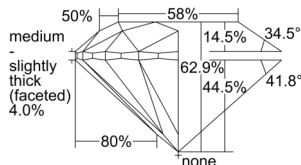

GIA®

FACSIMILE

GIA REPORT 1503148346

Verify this report at GIA.edu

GIA NATURAL DIAMOND DOSSIER®

August 09, 2024
GIA Report Number 1503148346
Shape and Cutting Style ..... Round Brilliant
Measurements ..... 4.34 - 4.37 x 2.74 mm

GRADING RESULTS

Carat Weight ..... 0.32 carat
Color Grade ..... F
Clarity Grade VS2
Cut Grade ..... Excellent

ADDITIONAL GRADING INFORMATION

Polish ..... Excellent
Symmetry ..... Excellent
Fluorescence ..... None
Clarity Characteristics ..... Cloud, Crystal
Inscription(s): GIA 1503148346

PROPORTIONS

Profile to actual proportions

GRADING SCALES

GIA COLOR SCALE

COLOREDNESS	D
	E
	F
	G
	H
	I
	J
NEAR COLORLESS	K
	L
FAIN	M
	N
	O
	P
VERY LIGHT	Q
	R
	S
	T
	U
	V
	W
	X
	Y
LIGHT	Z

GIA CLARITY SCALE

VERY VERY SLIGHTLY INCLUDED	FLAWLESS
	INTERNALLY FLAWLESS
VERY SLIGHTLY INCLUDED	VVS₁
	VVS₂
SLIGHTLY INCLUDED	VS₁
	VS₂
INCLUDED	SI₁
	SI₂
	I₁
	I₂
	I₃

GIA CUT SCALE

EXCELLENT
VERY GOOD
GOOD
FAIR
POOR