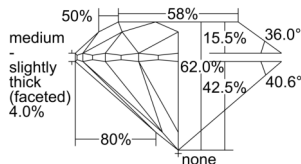

GIA®

FACSIMILE

GIA REPORT 1503162449

Verify this report at GIA.edu

GIA NATURAL DIAMOND DOSSIER®

August 12, 2024
GIA Report Number 1503162449
Shape and Cutting Style ..... Round Brilliant
Measurements ..... 4.90 - 4.93 x 3.05 mm

GRADING RESULTS

Carat Weight ..... 0.46 carat
Color Grade ..... E
Clarity Grade VS1
Cut Grade ..... Excellent

ADDITIONAL GRADING INFORMATION

Polish ..... Excellent
Symmetry ..... Excellent
Fluorescence ..... None
Clarity Characteristics ..... Crystal
Inscription(s): GIA 1503162449

PROPORTIONS

Profile to actual proportions

GRADING SCALES

GIA COLOR SCALE	GIA CLARITY SCALE	GIA CUT SCALE	
D	FLAWLESS	EXCELLENT	
E	INTERNALLY FLAWLESS		
F		VVS₁	VERY GOOD
G	VVS₂		
H	VS₁	GOOD	
I	VS₂		
J	SI₁	FAIR	
K	SI₂		
L	I₁	POOR	
M			
N			
O	I₂		
P			
Q			
R	I₃		
S			
T			
U			
V			
W			
X			
Y			
Z