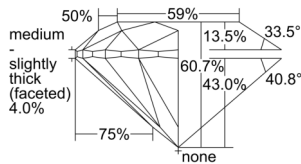

GIA®

FACSIMILE

GIA REPORT 1503164052

Verify this report at GIA.edu

GIA NATURAL DIAMOND DOSSIER®

August 12, 2024
GIA Report Number 1503164052
Shape and Cutting Style ..... Round Brilliant
Measurements ..... 5.52 - 5.54 x 3.36 mm

GRADING RESULTS

Carat Weight ..... 0.63 carat
Color Grade ..... G
Clarity Grade VS1
Cut Grade ..... Excellent

ADDITIONAL GRADING INFORMATION

Polish ..... Excellent
Symmetry ..... Excellent
Fluorescence ..... None
Clarity Characteristics ..... Needle, Pinpoint
Inscription(s): GIA 1503164052

PROPORTIONS

Profile to actual proportions

GRADING SCALES

GIA COLOR SCALE

COLORLESS	D
	E
	F
	G
	H
	I
	J
NEAR COLORLESS	K
	L
Faint	M
	N
	O
	P
	Q
Very Light	R
	S
	T
	U
	V
	W
	X
	Y
Light	Z

GIA CLARITY SCALE

FLAWLESS	VERY VERY SLIGHTLY INCLUDED	VS₁	VS₂	VS₁	VS₂	SL₁	SL₂	I₁	I₂	I₃					
											FLAWLESS	INTERNALLY FLAWLESS	VERY SLIGHTLY INCLUDED	SLIGHTLY INCLUDED	INCLUDED

GIA CUT SCALE

EXCELLENT
VERY GOOD
GOOD
FAIR
POOR