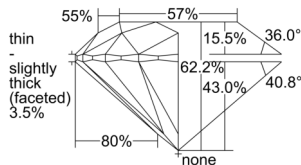

GIA®

FACSIMILE

GIA REPORT 1503164273

Verify this report at GIA.edu

GIA NATURAL DIAMOND DOSSIER®

August 09, 2024
GIA Report Number 1503164273
Shape and Cutting Style ..... Round Brilliant
Measurements ..... 4.49 - 4.51 x 2.80 mm

GRADING RESULTS

Carat Weight ..... 0.35 carat
Color Grade ..... G
Clarity Grade VS1
Cut Grade ..... Excellent

ADDITIONAL GRADING INFORMATION

Polish ..... Excellent
Symmetry ..... Excellent
Fluorescence ..... None
Clarity Characteristics ..... Cloud, Indented Natural
Inscription(s): GIA 1503164273

PROPORTIONS

Profile to actual proportions

GRADING SCALES

GIA COLOR SCALE	GIA CLARITY SCALE	GIA CUT SCALE	
D	FLAWLESS	EXCELLENT	
E	INTERNALLY FLAWLESS		
F		VVS₁	VERY GOOD
G	VVS₂		
H	VS₁	GOOD	
I	VS₂		
J	SI₁	FAIR	
K	SI₂		
L	I₁	POOR	
M	I₂		
N	I₃		
O			
P			
Q			
R			
S			
T			
U			
V			
W			
X			
Y			
Z