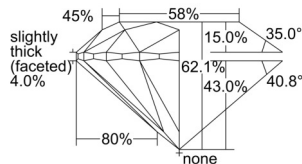

GIA®

FACSIMILE

GIA REPORT 1503164576

Verify this report at GIA.edu

GIA NATURAL DIAMOND DOSSIER®

August 12, 2024
GIA Report Number 1503164576
Shape and Cutting Style ..... Round Brilliant
Measurements ..... 5.05 - 5.08 x 3.15 mm

GRADING RESULTS

Carat Weight ..... 0.50 carat
Color Grade ..... D
Clarity Grade VVS1
Cut Grade ..... Excellent

ADDITIONAL GRADING INFORMATION

Polish ..... Excellent
Symmetry ..... Excellent
Fluorescence ..... Faint
Clarity Characteristics..... Pinpoint, Indented Natural
Inscription(s): GIA 1503164576

PROPORTIONS

Profile to actual proportions

GRADING SCALES

GIA COLOR SCALE	GIA CLARITY SCALE	GIA CUT SCALE	
D	FLAWLESS	EXCELLENT	
E	INTERNALLY FLAWLESS		
F		VVS₁	VERY GOOD
G	VVS₂		
H	VS₁	GOOD	
I	VS₂		
J	SI₁	FAIR	
K	SI₂		
L	I₁	POOR	
M	I₂		
N	I₃		
O			
P			
Q			
R			
S			
T			
U			
V			
W			
X			
Y			
Z