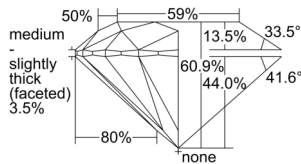

GIA®

FACSIMILE

GIA REPORT 1503164843

Verify this report at GIA.edu

GIA NATURAL DIAMOND DOSSIER®

August 09, 2024
GIA Report Number 1503164843
Shape and Cutting Style ..... Round Brilliant
Measurements ..... 5.11 - 5.13 x 3.12 mm

GRADING RESULTS

Carat Weight ..... 0.50 carat
Color Grade ..... E
Clarity Grade VVS1
Cut Grade ..... Excellent

ADDITIONAL GRADING INFORMATION

Polish ..... Excellent
Symmetry ..... Excellent
Fluorescence ..... None
Clarity Characteristics ..... Pinpoint
Inscription(s): GIA 1503164843

PROPORTIONS

Profile to actual proportions

GRADING SCALES

GIA COLOR SCALE	GIA CLARITY SCALE	GIA CUT SCALE	
D	FLAWLESS	EXCELLENT	
E	INTERNALLY FLAWLESS		
F		VVS₁	VERY GOOD
G	VVS₂		
H	VS₁	GOOD	
I	VS₂		
J	SI₁	FAIR	
K	SI₂		
L	I₁	POOR	
M	I₂		
N	I₃		
O			
P			
Q			
R			
S			
T			
U			
V			
W			
X			
Y			
Z