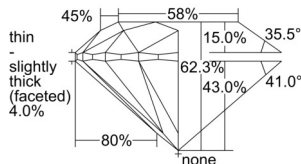

GIA®

FACSIMILE

GIA REPORT 1503173541

Verify this report at GIA.edu

GIA NATURAL DIAMOND DOSSIER®

August 14, 2024
GIA Report Number 1503173541
Shape and Cutting Style ..... Round Brilliant
Measurements ..... 4.68 - 4.71 x 2.92 mm

GRADING RESULTS

Carat Weight ..... 0.40 carat
Color Grade ..... F
Clarity Grade VS2
Cut Grade ..... Excellent

ADDITIONAL GRADING INFORMATION

Polish ..... Excellent
Symmetry ..... Very Good
Fluorescence ..... None
Clarity Characteristics ..... Indented Natural
Inscription(s): GIA 1503173541

PROPORTIONS

Profile to actual proportions

GRADING SCALES

GIA COLOR SCALE	GIA CLARITY SCALE	GIA CUT SCALE	
D	FLAWLESS	EXCELLENT	
E	INTERNALLY FLAWLESS		
F		VVS₁	VERY GOOD
G	VVS₂		
H	VS₁	GOOD	
I	VS₂		
J	SI₁	FAIR	
K	SI₂		
L	I₁	POOR	
M	I₂		
N	I₃		
O			
P			
Q			
R			
S			
T			
U			
V			
W			
X			
Y			
Z