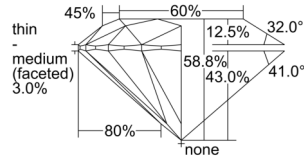

GIA®

FACSIMILE

GIA REPORT 1503174111

Verify this report at GIA.edu

GIA NATURAL DIAMOND DOSSIER®

August 12, 2024
GIA Report Number 1503174111
Shape and Cutting Style ..... Round Brilliant
Measurements ..... 4.97 - 5.01 x 2.94 mm

GRADING RESULTS

Carat Weight ..... 0.44 carat
Color Grade ..... E
Clarity Grade S11
Cut Grade ..... Excellent

ADDITIONAL GRADING INFORMATION

Polish ..... Excellent
Symmetry ..... Excellent
Fluorescence ..... None
Clarity Characteristics ..... Cloud, Feather
Inscription(s): GIA 1503174111

PROPORTIONS

Profile to actual proportions

GRADING SCALES

GIA COLOR SCALE	GIA CLARITY SCALE	GIA CUT SCALE	
D	FLAWLESS	EXCELLENT	
E	INTERNALLY FLAWLESS		
F		VVS₁	VERY GOOD
G	VVS₂		
H	VS₁	GOOD	
I	VS₂		
J	S1₁	FAIR	
K	S1₂		
L	I₁	POOR	
M	I₂		
N	I₃		
O			
P			
Q			
R			
S			
T			
U			
V			
W			
X			
Y			
Z