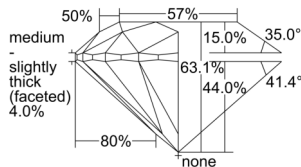

GIA®

FACSIMILE

GIA REPORT 1503182135

Verify this report at GIA.edu

GIA NATURAL DIAMOND DOSSIER®

August 14, 2024
GIA Report Number 1503182135
Shape and Cutting Style ..... Round Brilliant
Measurements ..... 5.12 - 5.15 x 3.24 mm

GRADING RESULTS

Carat Weight ..... 0.53 carat
Color Grade ..... G
Clarity Grade VS1
Cut Grade ..... Excellent

ADDITIONAL GRADING INFORMATION

Polish ..... Excellent
Symmetry ..... Excellent
Fluorescence ..... None
Clarity Characteristics..... Cloud, Pinpoint, Indented Natural
Inscription(s): GIA 1503182135

PROPORTIONS

Profile to actual proportions

GRADING SCALES

GIA COLOR SCALE	GIA CLARITY SCALE	GIA CUT SCALE	
D	FLAWLESS	EXCELLENT	
E	INTERNALLY FLAWLESS		
F		VVS₁	VERY GOOD
G	VVS₂		
H	VS₁	GOOD	
I	VS₂		
J	SI₁	FAIR	
K	SI₂		
L	I₁	POOR	
M	I₂		
N	I₃		
O			
P			
Q			
R			
S			
T			
U			
V			
W			
X			
Y			
Z