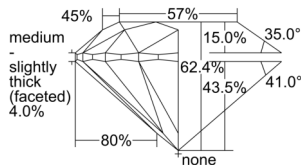

GIA®

FACSIMILE

GIA REPORT 1503187072

Verify this report at GIA.edu

GIA NATURAL DIAMOND DOSSIER®

August 14, 2024
GIA Report Number 1503187072
Shape and Cutting Style ..... Round Brilliant
Measurements ..... 6.13 - 6.17 x 3.84 mm

GRADING RESULTS

Carat Weight ..... 0.90 carat
Color Grade I
Clarity Grade VS1
Cut Grade ..... Excellent

ADDITIONAL GRADING INFORMATION

Polish ..... Excellent
Symmetry ..... Excellent
Fluorescence ..... Strong Blue
Clarity Characteristics..Crystal, Cloud, Pinpoint, Indented Natural
Inscription(s): GIA 1503187072

PROPORTIONS

Profile to actual proportions

GRADING SCALES

GIA COLOR SCALE	GIA CLARITY SCALE	GIA CUT SCALE	
D	FLAWLESS	EXCELLENT	
E	INTERNALLY FLAWLESS		
F		VVS₁	VERY GOOD
G	VVS₂		
H	VS₁	GOOD	
I	VS₂		
J	SI₁	FAIR	
K	SI₂		
L	I₁	POOR	
M	I₂		
N	I₃		
O			
P			
Q			
R			
S			
T			
U			
V			
W			
X			
Y			
Z