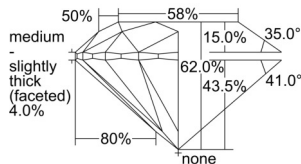

GIA®

FACSIMILE

GIA REPORT 1503188866

Verify this report at GIA.edu

GIA NATURAL DIAMOND DOSSIER®

August 14, 2024
GIA Report Number 1503188866
Shape and Cutting Style ..... Round Brilliant
Measurements ..... 4.41 - 4.44 x 2.75 mm

GRADING RESULTS

Carat Weight ..... 0.33 carat
Color Grade ..... D
Clarity Grade VVS1
Cut Grade ..... Excellent

ADDITIONAL GRADING INFORMATION

Polish ..... Excellent
Symmetry ..... Excellent
Fluorescence ..... None
Clarity Characteristics..... Pinpoint, Indented Natural
Inscription(s): GIA 1503188866

PROPORTIONS

Profile to actual proportions

GRADING SCALES

GIA COLOR SCALE	GIA CLARITY SCALE	GIA CUT SCALE
D	FLAWLESS	EXCELLENT
E	FLAWLESS	
F	INTERNALLY FLAWLESS	VERY GOOD
G	FLAWLESS	
H	VVS₁	GOOD
I	VVS₂	
J	VS₁	FAIR
K	VS₂	
L	SI₁	POOR
M	SI₂	
N	I₁	
O	I₂	
P	I₃	
Q		
R		
S		
T		
U		
V		
W		
X		
Y		
Z