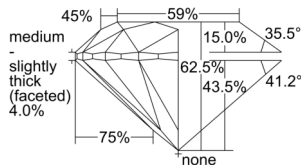

GIA®

FACSIMILE

GIA REPORT 1503195914

Verify this report at GIA.edu

GIA NATURAL DIAMOND DOSSIER®

August 14, 2024
GIA Report Number 1503195914
Shape and Cutting Style ..... Round Brilliant
Measurements ..... 5.34 - 5.38 x 3.35 mm

GRADING RESULTS

Carat Weight ..... 0.60 carat
Color Grade ..... H
Clarity Grade VS2
Cut Grade ..... Excellent

ADDITIONAL GRADING INFORMATION

Polish ..... Excellent
Symmetry ..... Excellent
Fluorescence ..... None
Clarity Characteristics..... Crystal, Indented Natural
Inspection(s): GIA 1503195914

PROPORTIONS

Profile to actual proportions