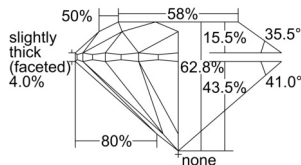

GIA®

FACSIMILE

GIA REPORT 1503202391

Verify this report at GIA.edu

GIA NATURAL DIAMOND DOSSIER®

August 19, 2024
GIA Report Number 1503202391
Shape and Cutting Style ..... Round Brilliant
Measurements ..... 6.23 - 6.27 x 3.93 mm

GRADING RESULTS

Carat Weight ..... 0.96 carat
Color Grade ..... K
Clarity Grade VS1
Cut Grade ..... Excellent

ADDITIONAL GRADING INFORMATION

Polish ..... Excellent
Symmetry ..... Excellent
Fluorescence ..... None
Clarity Characteristics..... Crystal, Needle, Pinpoint, Indented
Natural

Inscription(s): GIA 1503202391

PROPORTIONS

Profile to actual proportions