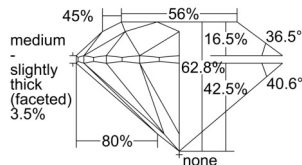

GIA®

FACSIMILE

GIA REPORT 1503210807

Verify this report at GIA.edu

GIA NATURAL DIAMOND DOSSIER®

August 16, 2024
GIA Report Number 1503210807
Shape and Cutting Style ..... Round Brilliant
Measurements ..... 5.67 - 5.70 x 3.57 mm

GRADING RESULTS

Carat Weight ..... 0.71 carat
Color Grade ..... H
Clarity Grade VS2
Cut Grade ..... Excellent

ADDITIONAL GRADING INFORMATION

Polish ..... Excellent
Symmetry ..... Excellent
Fluorescence ..... None
Clarity Characteristics ..... Cloud
Inscription(s): GIA 1503210807

PROPORTIONS

Profile to actual proportions