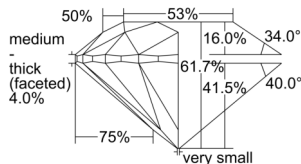

GIA®

FACSIMILE

GIA REPORT 1503214876

Verify this report at GIA.edu

GIA NATURAL DIAMOND DOSSIER®

August 19, 2024
GIA Report Number 1503214876
Shape and Cutting Style ..... Round Brilliant
Measurements ..... 4.56 - 4.60 x 2.83 mm

GRADING RESULTS

Carat Weight ..... 0.37 carat
Color Grade I
Clarity Grade VS2
Cut Grade ..... Very Good

ADDITIONAL GRADING INFORMATION

Polish ..... Very Good
Symmetry ..... Very Good
Fluorescence ..... Strong Blue
Clarity Characteristics ..... Crystal
Inscription(s): GIA 1503214876

PROPORTIONS

Profile to actual proportions

GRADING SCALES

GIA COLOR SCALE	GIA CLARITY SCALE	GIA CUT SCALE	
D	FLAWLESS	EXCELLENT	
E	INTERNALLY FLAWLESS		
F		VVS₁	VERY GOOD
G	VVS₂		
H	VS₁	GOOD	
I	VS₂		
J	SI₁	FAIR	
K	SI₂		
L	I₁	POOR	
M	I₂		
N	I₃		
O			
P			
Q			
R			
S			
T			
U			
V			
W			
X			
Y			
Z