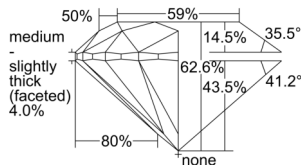

GIA®

FACSIMILE

GIA REPORT 1503215275

Verify this report at GIA.edu

GIA NATURAL DIAMOND DOSSIER®

August 19, 2024
GIA Report Number 1503215275
Shape and Cutting Style ..... Round Brilliant
Measurements ..... 5.00 - 5.07 x 3.15 mm

GRADING RESULTS

Carat Weight ..... 0.50 carat
Color Grade ..... F
Clarity Grade VS1
Cut Grade ..... Excellent

ADDITIONAL GRADING INFORMATION

Polish ..... Excellent
Symmetry ..... Very Good
Fluorescence ..... Medium Blue
Clarity Characteristics..... Crystal, Needle, Pinpoint
Inspection(s): GIA 1503215275

PROPORTIONS

Profile to actual proportions

GRADING SCALES

GIA COLOR SCALE	GIA CLARITY SCALE	GIA CUT SCALE	
D	FLAWLESS	EXCELLENT	
E	INTERNALLY FLAWLESS		
F		VVS₁	VERY GOOD
G	VVS₂		
H	VS₁	GOOD	
I	VS₂		
J	SI₁	FAIR	
K	SI₂		
L	I₁	POOR	
M	I₂		
N	I₃		
O			
P			
Q			
R			
S			
T			
U			
V			
W			
X			
Y			
Z