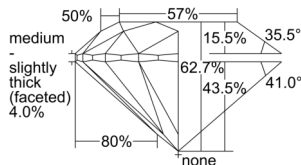

GIA®

FACSIMILE

GIA REPORT 1503215336

Verify this report at GIA.edu

GIA NATURAL DIAMOND DOSSIER®

August 20, 2024
GIA Report Number 1503215336
Shape and Cutting Style ..... Round Brilliant
Measurements ..... 5.25 - 5.29 x 3.30 mm

GRADING RESULTS

Carat Weight ..... 0.57 carat
Color Grade ..... F
Clarity Grade VS2
Cut Grade ..... Excellent

ADDITIONAL GRADING INFORMATION

Polish ..... Excellent
Symmetry ..... Excellent
Fluorescence ..... None
Clarity Characteristics ..... Cloud
Inscription(s): GIA 1503215336

PROPORTIONS

Profile to actual proportions

GRADING SCALES

GIA COLOR SCALE	GIA CLARITY SCALE	GIA CUT SCALE	
D	FLAWLESS	EXCELLENT	
E	INTERNALLY FLAWLESS		
F		VVS₁	VERY GOOD
G	VVS₂		
H	VS₁	GOOD	
I	VS₂		
J	SI₁	FAIR	
K	SI₂		
L	I₁	POOR	
M	I₂		
N	I₃		
O			
P			
Q			
R			
S			
T			
U			
V			
W			
X			
Y			
Z