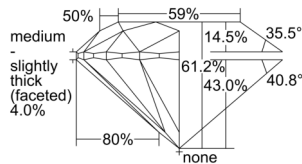

GIA®

FACSIMILE

GIA REPORT 1503215578

Verify this report at GIA.edu

GIA NATURAL DIAMOND DOSSIER®

August 20, 2024
GIA Report Number 1503215578
Shape and Cutting Style ..... Round Brilliant
Measurements ..... 4.28 - 4.31 x 2.63 mm

GRADING RESULTS

Carat Weight ..... 0.30 carat
Color Grade ..... E
Clarity Grade VVS2
Cut Grade ..... Excellent

ADDITIONAL GRADING INFORMATION

Polish ..... Excellent
Symmetry ..... Excellent
Fluorescence ..... Medium Blue
Clarity Characteristics ..... Pinpoint, Indented Natural
Inspection(s): GIA 1503215578

PROPORTIONS

Profile to actual proportions

GRADING SCALES

GIA COLOR SCALE	GIA CLARITY SCALE	GIA CUT SCALE	
D	FLAWLESS	EXCELLENT	
E	INTERNALLY FLAWLESS		
F		VVS₁	VERY GOOD
G	VVS₂		
H	VS₁	GOOD	
I	VS₂		
J	SI₁	FAIR	
K	SI₂		
L	I₁	POOR	
M			
N			
O	I₂		
P			
Q	I₃		
R			
S			
T			
U			
V			
W			
X			
Y			
Z