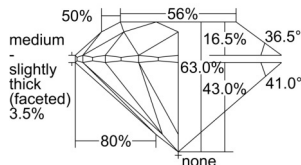

GIA®

FACSIMILE

GIA REPORT 1503215742

Verify this report at GIA.edu

GIA NATURAL DIAMOND DOSSIER®

October 03, 2024
GIA Report Number 1503215742
Shape and Cutting Style ..... Round Brilliant
Measurements ..... 5.05 - 5.07 x 3.19 mm

GRADING RESULTS

Carat Weight ..... 0.50 carat
Color Grade ..... E
Clarity Grade VS1
Cut Grade ..... Excellent

ADDITIONAL GRADING INFORMATION

Polish ..... Excellent
Symmetry ..... Excellent
Fluorescence ..... None
Clarity Characteristics ..... Feather, Pinpoint
Inscription(s): GIA 1503215742

PROPORTIONS

Profile to actual proportions

GRADING SCALES

GIA COLOR SCALE	GIA CLARITY SCALE	GIA CUT SCALE
D	FLAWLESS	EXCELLENT
E	FLAWLESS	
F	INTERNALLY FLAWLESS	VERY GOOD
G	FLAWLESS	
H	VVS₁	GOOD
I	VVS₂	
J	VS₁	FAIR
K	VS₂	
L	SI₁	POOR
M	SI₂	
N	I₁	
O	I₂	
P	I₃	
Q		
R		
S		
T		
U		
V		
W		
X		
Y		
Z