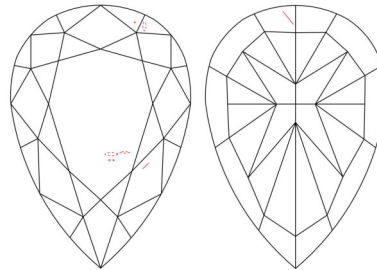

Carat Weight ..... 1.91 carat

Color Grade ..... Fancy Light Yellow

Color Origin ..... Natural

Color Distribution ..... Even

Clarity Grade ..... VS2

Proportions:

Profile not to actual proportions

Polish ..... Excellent

GIA COLORED DIAMOND SCALE

Illustration of GIA fancy color grade interrelationships

GIA CLARITY SCALE

FLAWLESS
INTERNALLY FLAWLESS
VVS <sub>1</sub>
VVS <sub>2</sub>
VS <sub>1</sub>
VS <sub>2</sub>
SI <sub>1</sub>
SI <sub>2</sub>
I <sub>1</sub>
I <sub>2</sub>
I <sub>3</sub>

CLARITY CHARACTERISTICS

KEY TO SYMBOLS\*

-  Feather
-  Cloud
-  Pinpoint

\* Red symbols denote internal characteristics (inclusions). Green or black symbols denote external characteristics (blemishes). Diagram is an approximate representation of the diamond, and symbols shown indicate type, position, and approximate size of clarity characteristics. All clarity characteristics may not be shown. Details of finish are not shown.