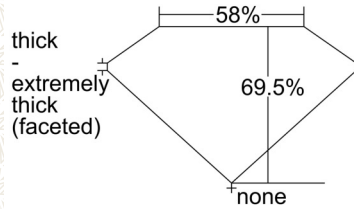

GIA NATURAL COLORED DIAMOND REPORT

September 04, 2024

Report Type ..... Grading Report

GIA Report Number ..... 1503219658

Shape and Cutting Style ..... Pear Modified Brilliant

Measurements ..... 11.33 x 5.79 x 4.02 mm

Carat Weight ..... 1.91 carat

Color Grade ..... Fancy Light Yellow

Color Origin ..... Natural

Color Distribution ..... Even

Clarity Grade ..... VS2

Proportions:

Profile not to actual proportions

Polish ..... Excellent

Symmetry ..... Very Good

Fluorescence ..... Medium Blue

Inscription(s): GIA 1503219658

**Comments:** Additional clouds, additional pinpoints, internal graining and surface graining are not shown.

ADDITIONAL INFORMATION

CLARITY CHARACTERISTICS

KEY TO SYMBOLS\*

-  Feather
-  Cloud
-  Pinpoint

\* Red symbols denote internal characteristics (inclusions). Green or black symbols denote external characteristics (blemishes). Diagram is an approximate representation of the diamond, and symbols shown indicate type, position, and approximate size of clarity characteristics. All clarity characteristics may not be shown. Details of finish are not shown.