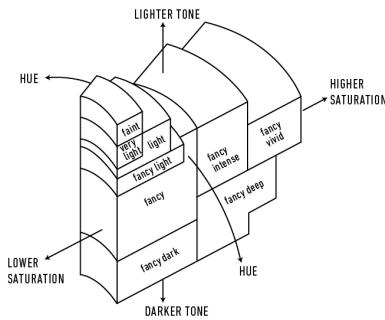

Carat Weight ..... 1.91 carat

Color Grade ..... Fancy Light Yellow

Color Origin ..... Natural

Color Distribution ..... Even

Clarity Grade ..... VS2

Proportions:

Profile not to actual proportions

Polish ..... Excellent

GIA COLORED DIAMOND SCALE

Illustration of GIA fancy color grade interrelationships

GIA CLARITY SCALE

FLAWLESS
INTERNALLY FLAWLESS
VVS <sub>1</sub>
VVS <sub>2</sub>
VS <sub>1</sub>
VS <sub>2</sub>
SI <sub>1</sub>
SI <sub>2</sub>
I <sub>1</sub>
I <sub>2</sub>
I <sub>3</sub>

CLARITY CHARACTERISTICS

KEY TO SYMBOLS\*

-  Feather
-  Cloud
-  Pinpoint

\* Red symbols denote internal characteristics (inclusions). Green or black symbols denote external characteristics (blemishes). Diagram is an approximate representation of the diamond, and symbols shown indicate type, position, and approximate size of clarity characteristics. All clarity characteristics may not be shown. Details of finish are not shown.