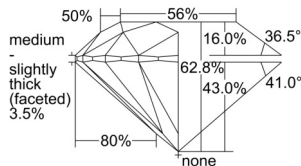

GIA®

FACSIMILE

GIA REPORT 1503222638

Verify this report at GIA.edu

GIA NATURAL DIAMOND DOSSIER®

August 19, 2024
GIA Report Number 1503222638
Shape and Cutting Style ..... Round Brilliant
Measurements ..... 5.77 - 5.79 x 3.63 mm

GRADING RESULTS

Carat Weight ..... 0.75 carat
Color Grade ..... E
Clarity Grade S11
Cut Grade ..... Excellent

ADDITIONAL GRADING INFORMATION

Polish ..... Excellent
Symmetry ..... Excellent
Fluorescence ..... None
Clarity Characteristics..... Crystal, Cloud, Needle
Inscription(s): GIA 1503222638

PROPORTIONS

Profile to actual proportions

GRADING SCALES

GIA COLOR SCALE	GIA CLARITY SCALE	GIA CUT SCALE	
D	FLAWLESS	EXCELLENT	
E	INTERNALLY FLAWLESS		
F		VVS₁	VERY GOOD
G	VVS₂		
H	VS₁	GOOD	
I	VS₂		
J	S1₁	FAIR	
K	S1₂		
L	I₁	POOR	
M	I₂		
N	I₃		
O			
P			
Q			
R			
S			
T			
U			
V			
W			
X			
Y			
Z