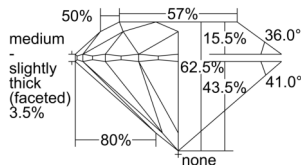

GIA®

FACSIMILE

GIA REPORT 1503224340

Verify this report at GIA.edu

GIA NATURAL DIAMOND DOSSIER®

August 21, 2024
GIA Report Number 1503224340
Shape and Cutting Style ..... Round Brilliant
Measurements ..... 5.27 - 5.30 x 3.30 mm

GRADING RESULTS

Carat Weight ..... 0.56 carat
Color Grade ..... H
Clarity Grade VS1
Cut Grade ..... Excellent

ADDITIONAL GRADING INFORMATION

Polish ..... Excellent
Symmetry ..... Excellent
Fluorescence ..... None
Clarity Characteristics..... Crystal, Cloud, Needle, Pinpoint
Inscription(s): GIA 1503224340

PROPORTIONS

Profile to actual proportions

GRADING SCALES

GIA COLOR SCALE	GIA CLARITY SCALE	GIA CUT SCALE	
D	FLAWLESS	EXCELLENT	
E	INTERNALLY FLAWLESS		
F		VVS₁	VERY GOOD
G	VVS₂		
H	VS₁	GOOD	
I	VS₂		
J	SI₁	FAIR	
K	SI₂		
L	I₁	POOR	
M	I₂		
N	I₃		
O			
P			
Q			
R			
S			
T			
U			
V			
W			
X			
Y			
Z